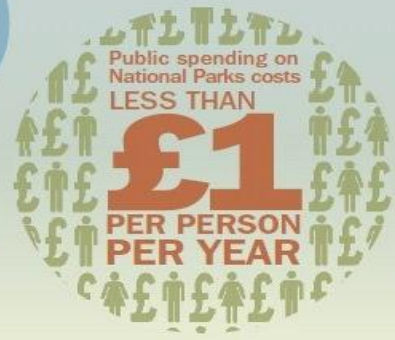

National Parks, National Assets

There are **90m** visitors to National Parks and surrounding areas each year, spending more than **£4bn** and supporting **68,000** jobs (full time equivalent)

**Join the Tweetathon - Tuesday 26th
November 2013 9am-8pm**