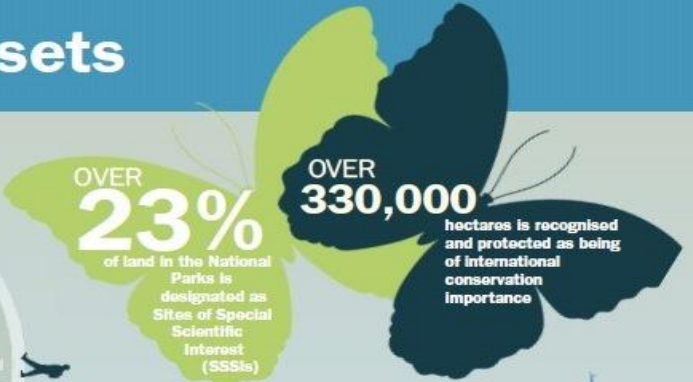

National Parks, National Assets

There are **90m** visitors to National Parks and surrounding areas each year, spending more than **£4bn** and supporting **68,000** jobs (full time equivalent)

**Join the Tweetathon - Tuesday 26th
November 2013 9am-8pm**