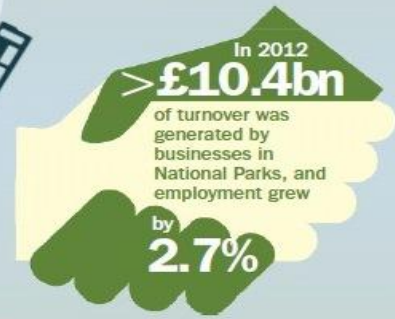

National Parks, National Assets

There are **90m** visitors to National Parks and surrounding areas each year, spending more than **£4bn** and supporting **68,000** jobs (full time equivalent)

**Join the Tweetathon - Tuesday 26th
November 2013 9am-8pm**