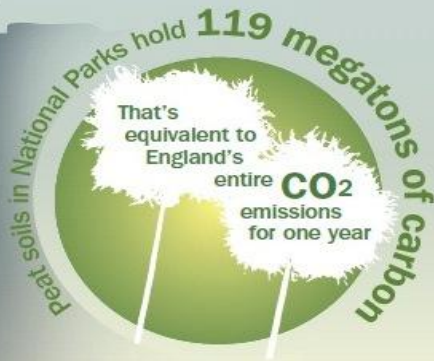

National Parks, National Assets

There are **90m** visitors to National Parks and surrounding areas each year, spending more than **£4bn** and supporting **68,000** jobs (full time equivalent)

**Join the Tweetathon - Tuesday 26th
November 2013 9am-8pm**